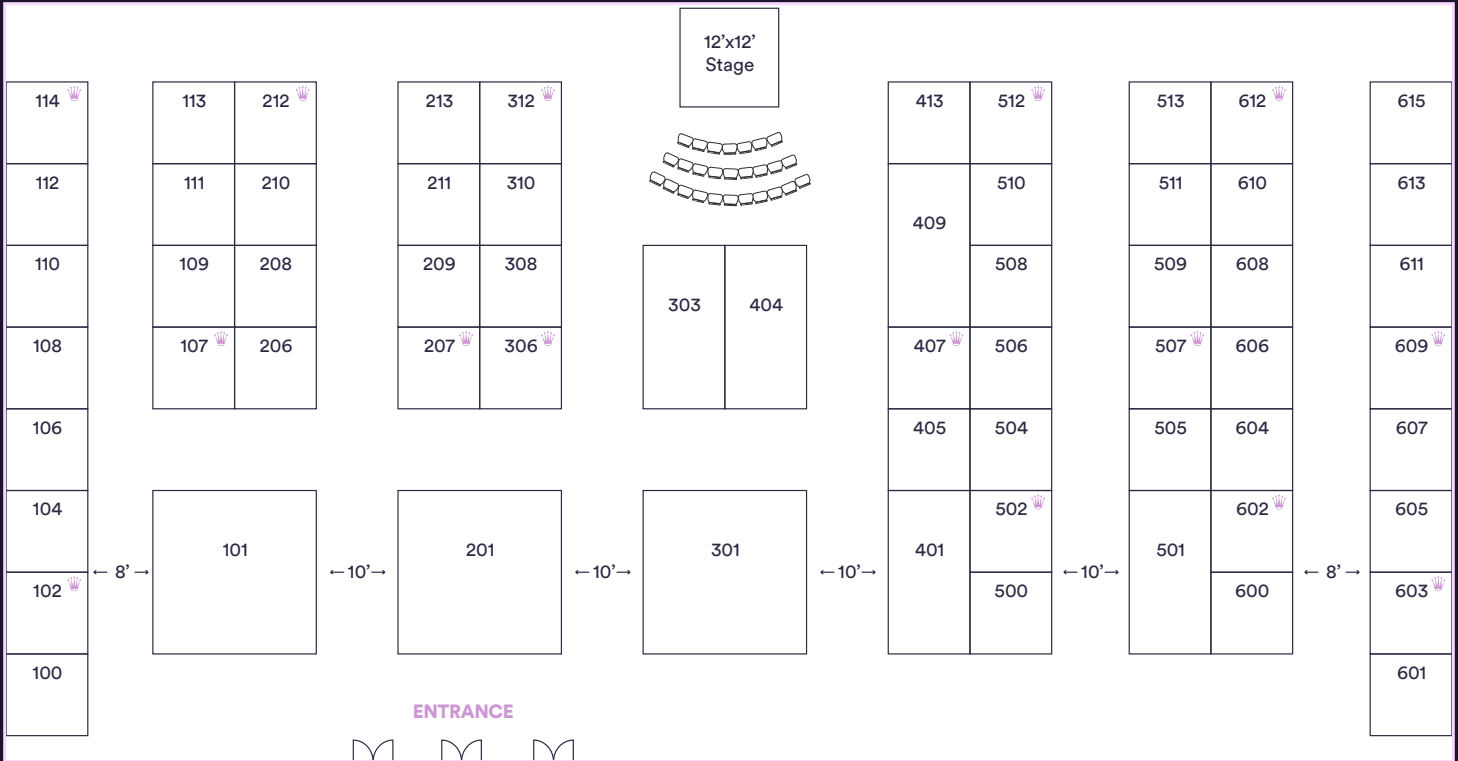

EXHIBIT HALL FLOOR PLAN

 Rolex Giveaway Sponsor

INVESTMENT OPTIONS

10x10	INLINE	CORNER
	\$5,995	\$6,295

10x20	INLINE	CORNER
	\$11,890	\$12,290

20x20 **\$24,000**

ROLEX GIVEAWAY SPONSOR 

\$1,495

See page 12 for details

Contact Aly Vazquez at aly.vazquez@informa.com to secure your booth.

Medical Aesthetics
Professionals Meeting

theMAPmeeting.com
info@theMAPmeeting.com

@theMAPmeeting
 